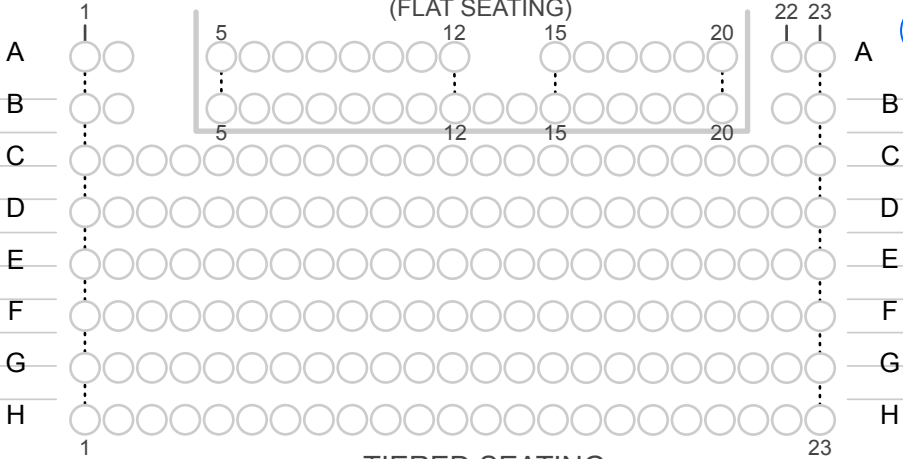

STAGE

ORCHESTRA PIT (FLAT SEATING)

TIERED SEATING

SeatMap Key

Exit/Entry