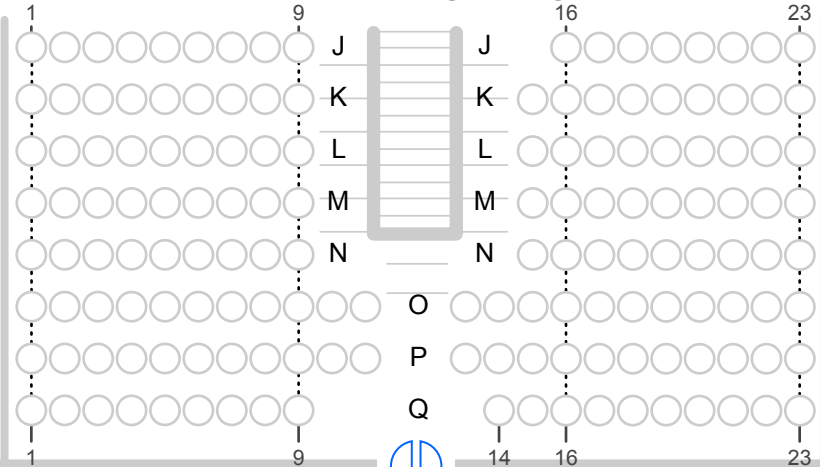

STAGE

ORCHESTRA PIT (FLAT SEATING)

TIERED SEATING

SeatMap Key

Exit/Entry