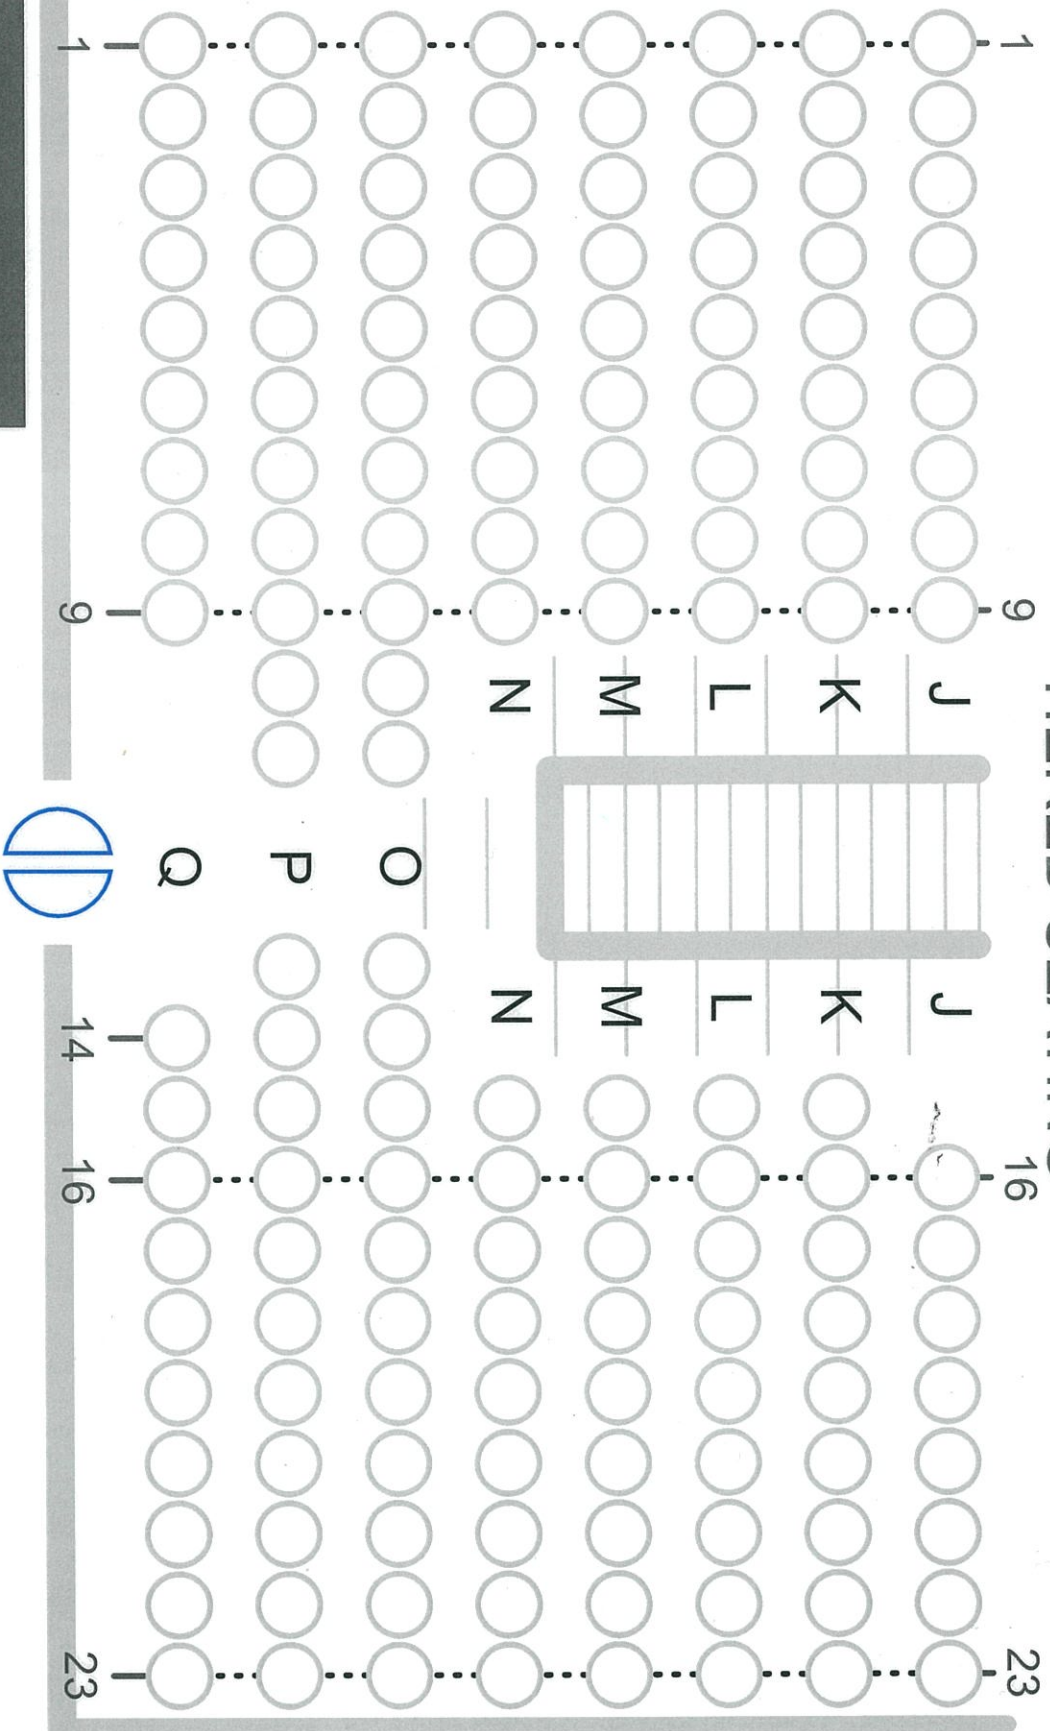

STAGE

ORCHESTRA PIT (FLAT SEATING)

TIERED SEATING

SeatMap Key

Exit/Entry