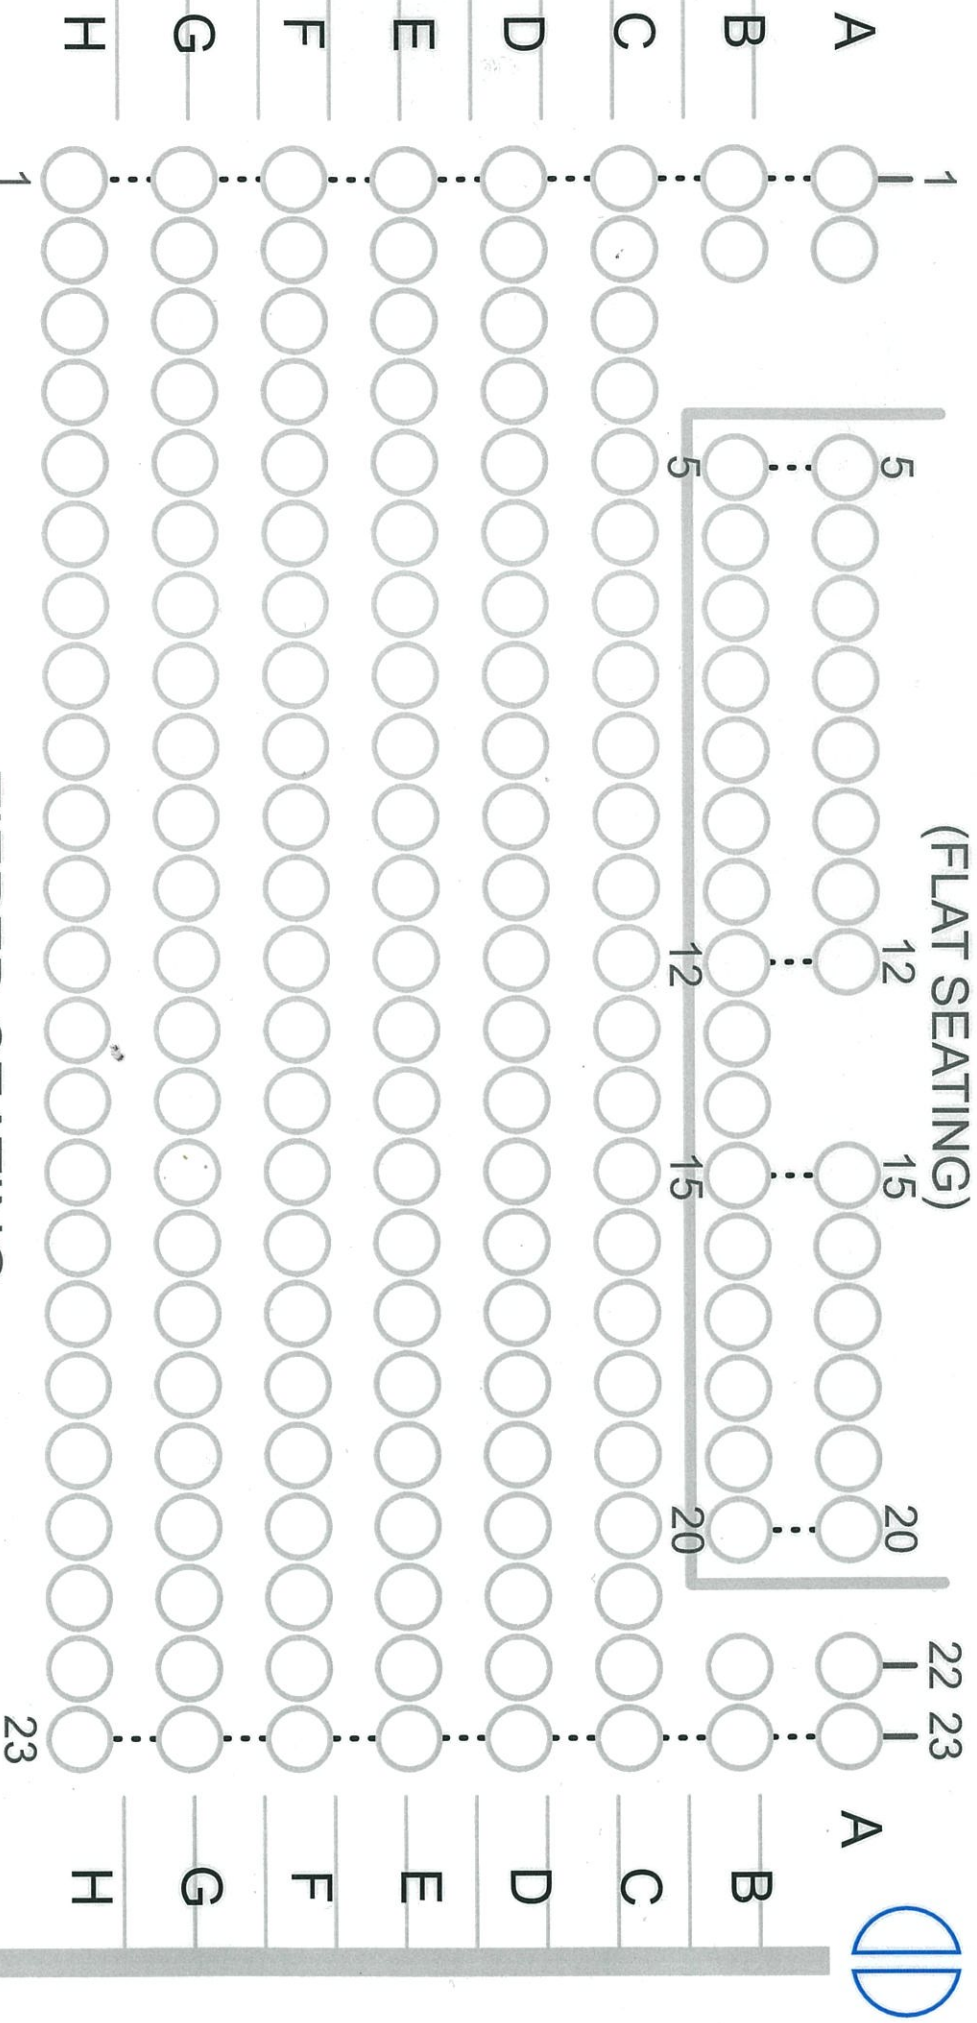

STAGE

ORCHESTRA PIT (FLAT SEATING)

TIERED SEATING

SeatMap Key

Exit/Entry